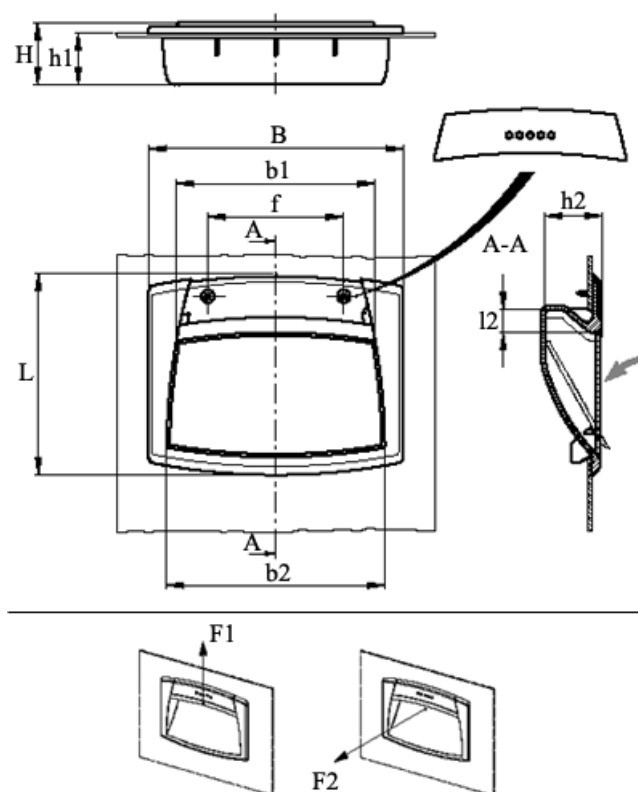

Data Sheet

Article number: 23052611311

Description: E+G Flush pull handle, w/flap
EPR.120/F-SH-C1

Measures

B	= 120	h2 = 26.5
b1	= 94	L = 95
b2	= 103	l2 = 11
f	= 64	
F1 (N)	= 1200	
F2 (N)	= 400	
H	= 28.5	
h1	= 24	